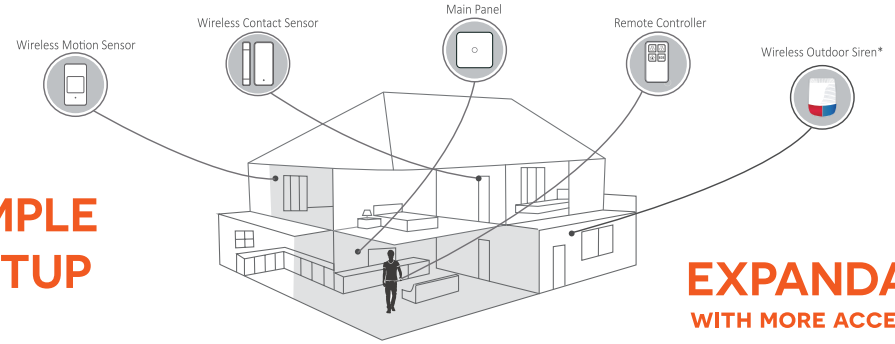

KITE WIRELESS GARAGE DOOR SENSOR

LAN ♦ WIFI ♦ CELLULAR

FEATURES

The wireless outdoor siren is an accessory of the Kite smart alarm system. When the shuttle door is opened under armed status, the sensor will trigger alarm.

It's fashionably designed, energy saving, low battery warning supported and with long transmission distance. The system informs users to replace the battery by App when needed and it's easy to setup.

Note: Requires Kite Main Panel to function. May not be compatible with alternate alarm systems.

TOTAL COVERAGE

SIMPLE SETUP

EXPANDABLE WITH MORE ACCESSORIES

INCREASE THE SECURITY OF YOUR HOME WITH EASE, WITH THE WIRELESS MAXXONE KITE ALARM SYSTEM.

BE ALERTED DIRECTLY ON YOUR MOBILE DEVICE.

MODEL	M1S-KAGD-01
Working Voltage	DC 3V
Battery	1 × CR2032 button battery (3V)
Working Current	20mA
Standby Current	2µA
Transmission Distance	Without obstacle 200m
Transmission Frequency	433.92MHz
Working Temperature	-10°C~40°C
Humidity	≤90%rh (non-condensing)
Weight	148.1g(battery not included) 159.5g(battery included)
Dimension	80.0mm*38.2mm*13.3mm (L*W*H)