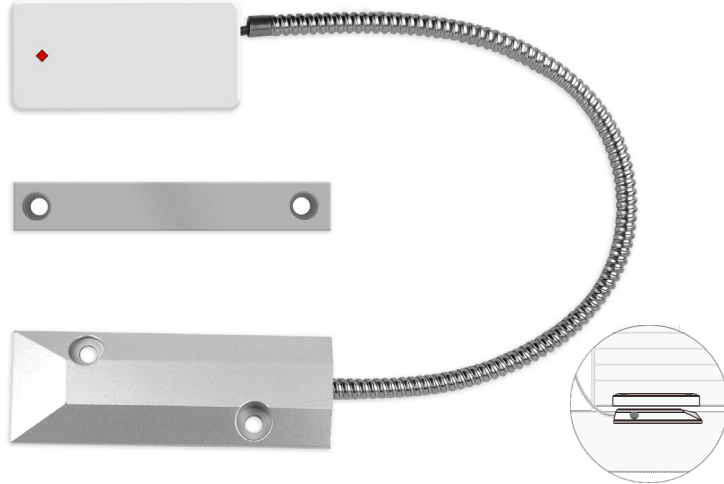

KITE WIRELESS GARAGE DOOR SENSOR

LAN ♦ WIFI ♦ CELLULAR

FEATURES

The wireless outdoor siren is an accessory of the Kite smart alarm system. When the shuttle door is opened under armed status, the sensor will trigger alarm.

It's fashionably designed, energy saving, low battery warning supported and with long transmission distance. The system informs users to replace the battery by App when needed and it's easy to setup.

Note: Requires Kite Main Panel to function. May not be compatible with alternate alarm systems.

TOTAL COVERAGE

SIMPLE SETUP

EXPANDABLE WITH MORE ACCESSORIES

INCREASE THE SECURITY OF YOUR HOME WITH EASE, WITH THE WIRELESS MAXXONE KITE ALARM SYSTEM.

BE ALERTED DIRECTLY ON YOUR MOBILE DEVICE.

MODEL	M1S-KAGD-01
Working Voltage	DC 3V
Battery	1 × CR2032 button battery (3V)
Working Current	20mA
Standby Current	2µA
Transmission Distance	Without obstacle 200m
Transmission Frequency	433.92MHz
Working Temperature	-10°C~40°C
Humidity	≤90%rh (non-condensing)
Weight	148.1g(battery not included) 159.5g(battery included)
Dimension	80.0mm*38.2mm*13.3mm (L*W*H)