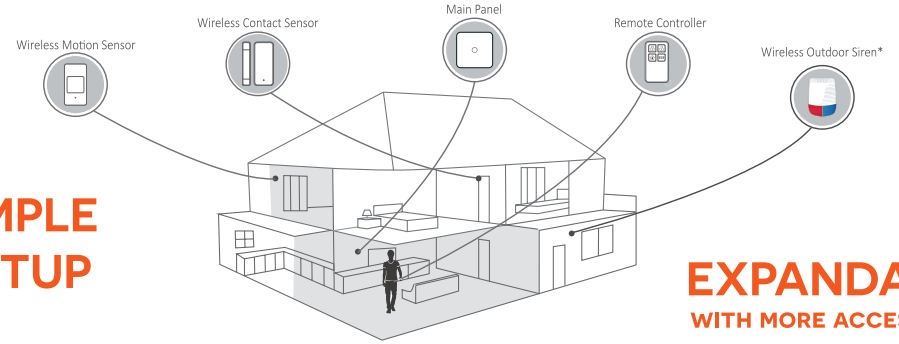

KITE WIRELESS SMART PLUG

LAN ♦ WIFI ♦ CELLULAR

FEATURES

The Kite smart plug is an accessory of Kite smart alarm system. The smart plug could be controlled remotely by App. By the "Follow Me" feature of the system, the smart plug could also be automatically turned ON/OFF according to system or accessory events, or by preset time schedule.

It's easy to setup, fashionably designed, energy saving and has a long transmission distance.

Note: Requires Kite Main Panel to function. May not be compatible with alternate alarm systems.

TOTAL COVERAGE

SIMPLE SETUP

EXPANDABLE WITH MORE ACCESSORIES

INCREASE THE SECURITY OF YOUR HOME WITH EASE, WITH THE WIRELESS MAXXONE KITE ALARM SYSTEM.

BE ALERTED DIRECTLY ON YOUR MOBILE DEVICE.

	MODEL	M1S-KASS-01
GENERAL	Power Rating	Max 2500W
	Rated Input	AC 220V-250V / 50-60Hz / Max 10A
	Rated Output	AC 220V-250V / 50-60Hz
	Transmission Distance	Without obstacle 200m
	Transmission Frequency	433.92MHz
	Working Temperature	-20°C~50°C
	Humidity	≤90%rh (non-condensing)
	Weight	88.7 g
	Dimension	102*62.5*29.7 mm (L*W*H)