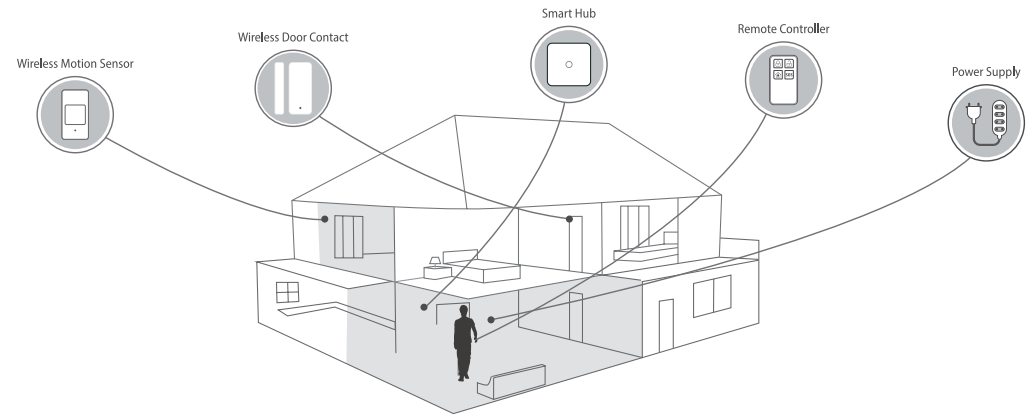

maxxOne KITE SMART ALARM SYSTEM

LAN ♦ WIFI ♦ CELLULAR

INCREASE THE SECURITY OF YOUR HOME WITH EASE, WITH THE WIRELESS MAXXONE KITE ALARM SYSTEM.

BE ALERTED DIRECTLY ON YOUR MOBILE DEVICE.

FEATURES

- Simple wireless setup
- 100% App Controllable
- Expandable with more accessories
- Unlimited maximum accessory input (smart devices & wireless sensors)
- Works with network Camera and smart plug
- Low battery warning notifications
- Push Notifications via App
- SMS Notifications support
- Quick pairing with QR Code pairing
- Updatable firmware

CONTENTS

- 1 x Wireless Motion Sensor
- 1 x Smart Hub
- 1 x Wireless Door Contact
- 1 x Remote Controller
- 1 x Power Supply
- 1 x 1m Ethernet Cable

MODEL	M1S-KSAS-02
CPU	ARM Cortex-A7
Radio Frequency	433.92MHz
Radio Distance	200m / 656ft
LAN	1 x RJ45 10/100M ethernet interface
Wi-Fi Standard	Supports 802.11b/g/n
Installation	Desktop / Wall-mounted
Shell Materials	ABS / PC
Auxillary Power	DC 5V 2A
Backup Batteries	Rechargeable Lithium Polymer Battery 2200mAh
Stand-by Time	8 Hours (Fully charged)
Operating Temperature	-20°C ~ +60°C RH95% Max