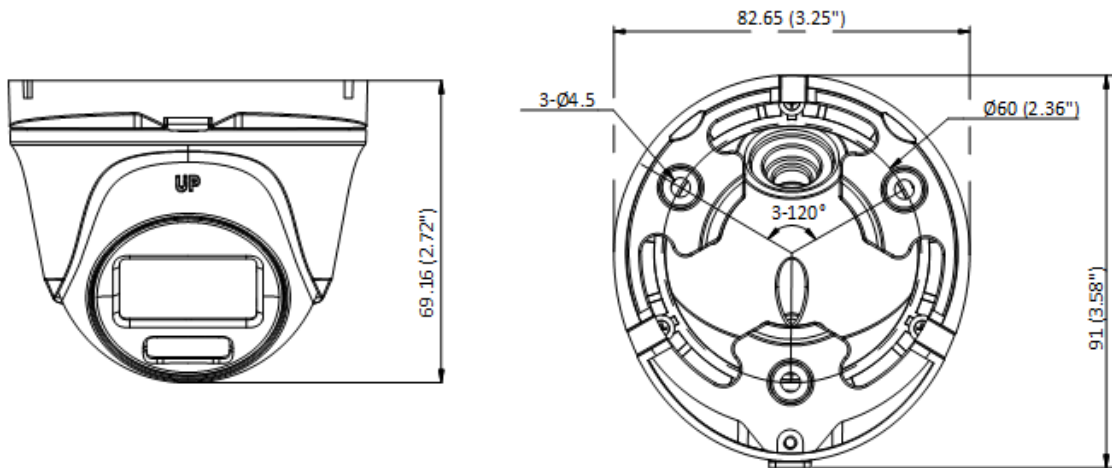

▪ Specification

Camera	
Image Sensor	3K CMOS
Signal System	PAL/NTSC
Resolution	2960 (H) × 1665 (V)
Frame Rate	TVI: 3K @ 20 fps, 4 MP @ 25 fps/30 fps, 1080p @ 25 fps/30 fps AHD: 4 MP @ 25 fps/30 fps CVI: 4 MP @ 25 fps/30 fps CVBS: PAL/NTSC
Min. Illumination	0.001 Lux @ (F1.0, AGC ON), 0 Lux with white light
Shutter Time	PAL: 1/25 s to 1/50,000 s; NTSC: 1/30 s to 1/50,000 s
Lens	2.8 mm/3.6 mm fixed focal lens
Field of View	2.8 mm, horizontal FOV: 113°, vertical FOV: 62°, diagonal FOV: 137° 3.6 mm, horizontal FOV: 88°, vertical FOV: 50°, diagonal FOV: 108°
Lens Mount	M12
Light Alarm	Solid Light Alarm (White Light)
Day & Night	24/7 Color Imaging
WDR (Wide Dynamic Range)	Digital WDR
Angle Adjustment	Pan: 0° to 360°, Tilt: 0° to 75°, Rotation: 0° to 360°
Image	
White Light	Auto/Off
Image Mode	STD/HIGH-SAT/HIGHLIGHT
AGC	Yes
Day/Night Mode	Color
White Balance	Auto/Manual
AE (Auto Exposure) Mode	DWDR, BLC, HLC, Global
Noise Reduction	2D DNR
Language	English
Function	Brightness, Sharpness, Anti-Banding
Lighting Mode	White Light
Interface	
Video Output	Switchable TVI/AHD/CVI/CVBS
General	
Operating Conditions	-40°C to 60°C (-40°F to 140°F), Humidity: 90% or less (non-condensing)
Power Supply	12 VDC±25% <i>*You are recommended to use one power adapter to supply the power for one camera.</i>
Consumption	Max. 2.5 W
Protection Level	IP66
Material	Metal
White Light Range	Up to 20 m
Dimension	82.65 mm × 91.0 mm × 69.16 mm (3.25" × 3.58" × 2.72")
Weight	Approx. 243g (0.54 lb.)

▪ Available Model

THC-T159-MS

▪ **Dimension**

Unit: mm

▪ **Accessory**

▪ **Optional**

<p>HIA-B201 Corner mount</p>	<p>HIA-B301 Vertical pole mount</p>	<p>HIA-J101 Junction Box</p>	<p>HIA-B401-110T Wall Mount</p>
			